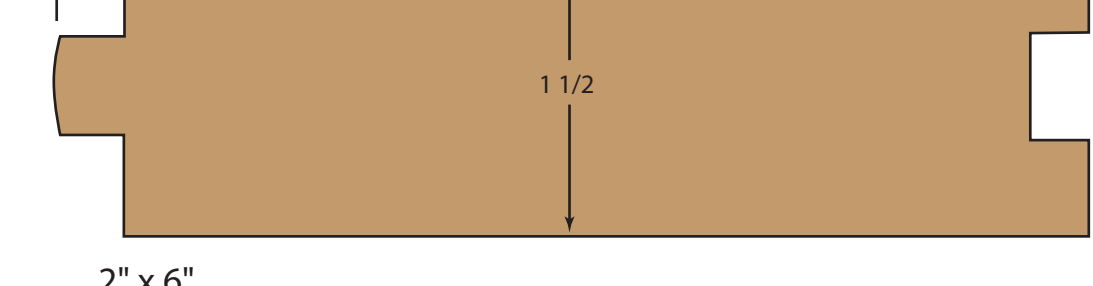

Available in Alder, Maple, Poplar, & Red Oak.

CYPRESS PROFILES

122 T&G V-Joint

1" x 8"

1" x 6"

SOUTHERN YELLOW PINE PROFILES

Square Edge T&G Flooring

1" x 4"

1" x 6"

2" x 6"

105 Siding

1" x 6"

Beaded Ceiling

1" x 4"

122 T&G V-Joint

2" x 6"