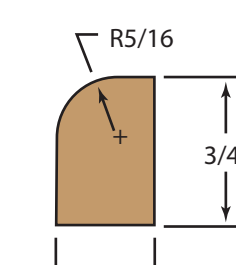

399 3/4" x 3-1/4"

356 9/16" x 2-1/4"

Baseboard

023 1/2" x 3-1/4"

028 9/16" x 5-1/4"

028 9/16" x 7-1/4"

002 3/4" x 8-11/16"

027 9/16" x 7-1/4"

Enhancer

599 5/8" x 4-1/2"

Boards

901 3/4" (1 x 4) (1 x 6) (1 x 8) (1 x 12)

Stool

921 5/8" x 5-1/4"

HARDWOOD MOULDING PROFILES

Hardwood Moulding Profiles

3 1/4" Crown

4 1/4" Crown

Available in Alder, Basswood, Cherry, Hickory, Maple, Poplar, Red Oak, & White Oak.

Cove Mould

Shoe Mould

Shelf Edge

Cabinet Face Frame

25/32" x 1-1/2", 2", 2-1/4", & 3"

1" x 6"

2" x 6"

105 Siding

1" x 6"

Beaded Ceiling

1" x 4"

122 T&G V-Joint

2" x 6"