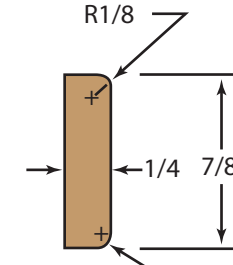

Enhancer

599 5/8" x 4-1/2"

Boards

901 3/4" (1 x 4) (1 x 6) (1 x 8) (1 x 12)

Stool

921 5/8" x 5-1/4"

HARDWOOD MOULDING PROFILES

Hardwood Moulding Profiles

3 1/4" Crown

4 1/4" Crown

Available in Alder, Basswood, Cherry, Hickory, Maple, Poplar, Red Oak, & White Oak.

Cove Mould

Shoe Mould

Shelf Edge

Cabinet Face Frame

25/32" x 1-1/2", 2", 2-1/4", & 3"