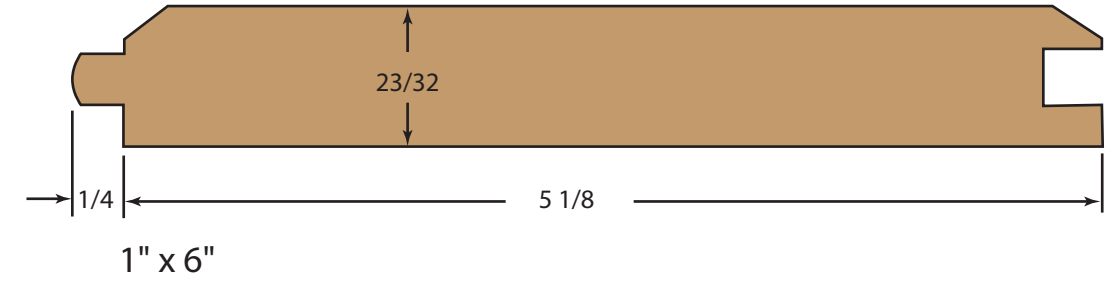

HOOD DISTRIBUTION STOCK MOULDING PROFILES

HARMONY MDF PROFILES

Crown

Casing

Baseboard

Enhancer

Boards

Stool

HARDWOOD MOULDING PROFILES

Hardwood Moulding Profiles

Available in Alder, Basswood, Cherry, Hickory, Maple, Poplar, Red Oak, & White Oak.

Cabinet Face Frame

Available in Alder, Maple, Poplar, & Red Oak.

CYPRESS PROFILES

122 T&G V-Joint

1" x 6"

SOUTHERN YELLOW PINE PROFILES

Square Edge T&G Flooring

105 Siding

Beaded Ceiling

122 T&G V-Joint

CUSTOM MOULDING SERVICES

Custom moulding profiles of any size and run length can be accommodated for your specific job or manufacturing application. Let us assist you in taking the guess-work out of custom profiles. Please contact your sales representative for further details.

McEwen Group

MOBILE, AL 1-800-633-1230