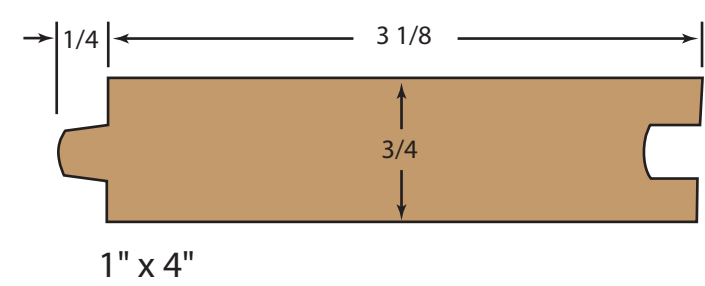

Available in Alder, Maple, Poplar, & Red Oak.

CYPRESS PROFILES

122 T&G V-Joint

1" x 8"

1" x 6"

SOUTHERN YELLOW PINE PROFILES

Square Edge T&G Flooring

1" x 4"

1" x 6"

2" x 6"

105 Siding

1" x 6"

Beaded Ceiling

1" x 4"

122 T&G V-Joint

2" x 6"