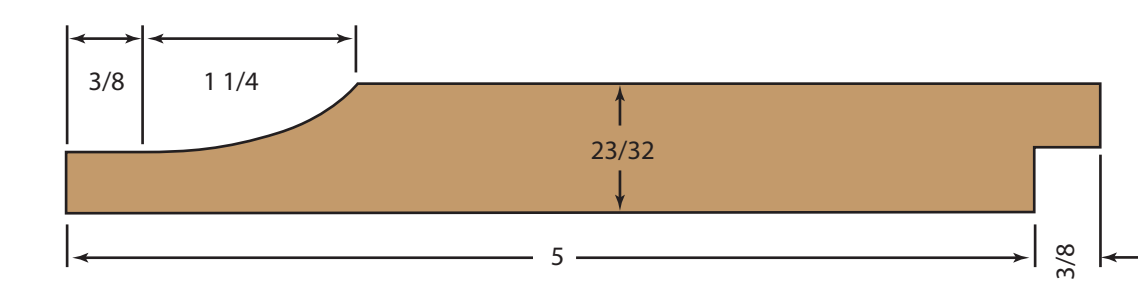

Available in Alder, Maple, Poplar, & Red Oak.

CYPRESS PROFILES

122 T&G V-Joint

1" x 8"

1" x 6"

SOUTHERN YELLOW PINE PROFILES

Square Edge T&G Flooring

1" x 4"

1" x 6"

2" x 6"

105 Siding

1" x 6"

Beaded Ceiling

1" x 4"

122 T&G V-Joint

2" x 6"