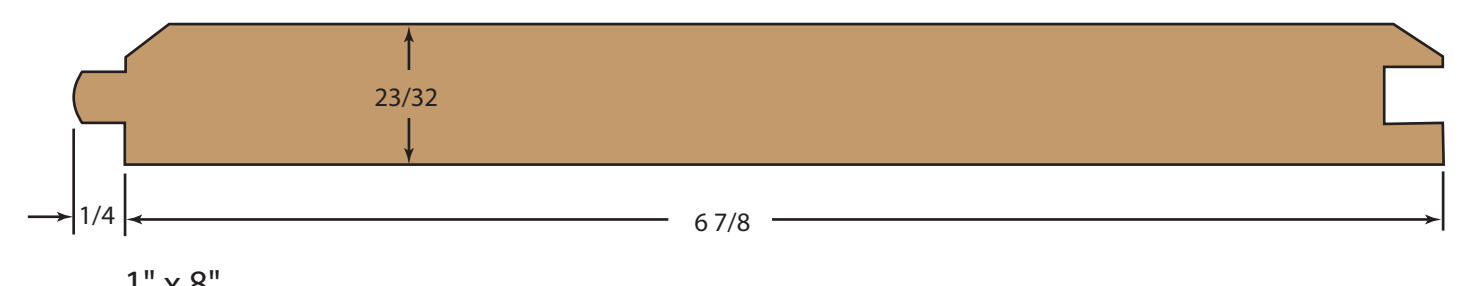

CYPRESS PROFILES

122 T&G V-Joint

1" x 8"