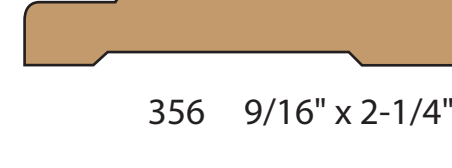

HOOD DISTRIBUTION STOCK MOULDING PROFILES

HARMONY MDF PROFILES

Crown

500 1-1/8" x 6-5/16"

502 3/4" x 6-5/8"

504 11/16" x 7"

506 5/8" x 5"

508 9/16" x 7-1/4"

513 1-1/8" x 8"

545 9/16" x 5-1/4"

547 9/16" x 4-5/8"

549 9/16" x 3-5/8"

562 1-1/4" x 7-1/4"

Casing

304 1-1/4" x 4-1/16"

344 9/16" x 3-1/4"

399 3/4" x 3-1/4"

356 9/16" x 2-1/4"

Baseboard

023 1/2" x 3-1/4"

028 9/16" x 5-1/4"

028 9/16" x 7-1/4"

002 3/4" x 8-11/16"

027 9/16" x 7-1/4"