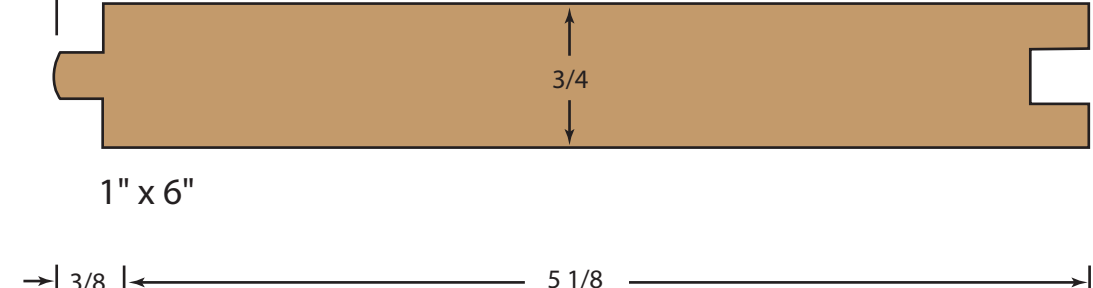

Available in Alder, Maple, Poplar, & Red Oak.

CYPRESS PROFILES

122 T&G V-Joint

1" x 8"

1" x 6"

SOUTHERN YELLOW PINE PROFILES

Square Edge T&G Flooring

1" x 4"

1" x 6"

2" x 6"

105 Siding

1" x 6"

Beaded Ceiling

1" x 4"

122 T&G V-Joint

2" x 6"